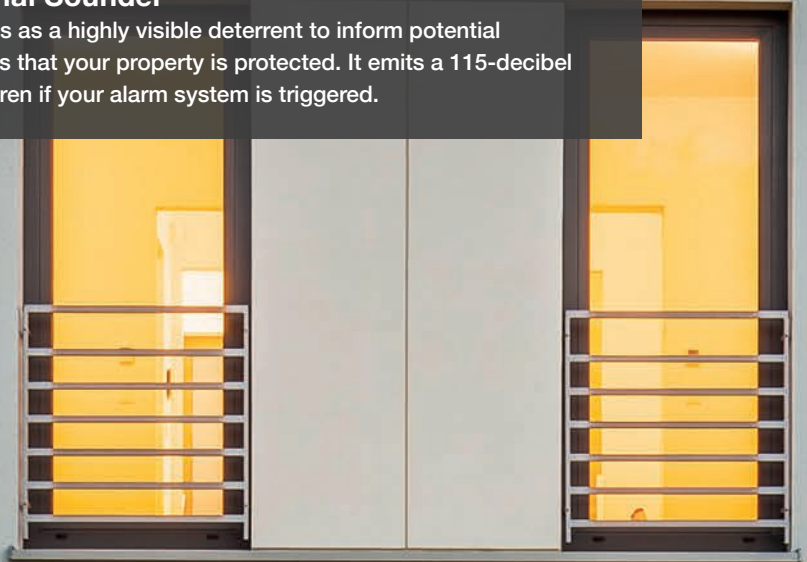

Piano Black

White

Touch Keypads
...Exceptional Performance

External Sounder

This acts as a highly visible deterrent to inform potential intruders that your property is protected. It emits a 115-decibel alarm siren if your alarm system is triggered.

Illuminated Sounder

For an even greater security deterrent, illuminated versions are available to increase visibility during darkness.

External Sounder

First line of defence

Motion Detectors

Over 20 different versions, with a range of technologies to suit any installation.